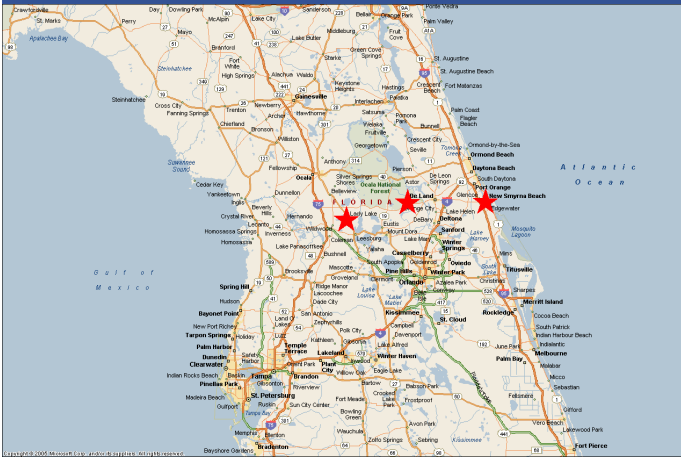

NC4™ Incident Monitoring Center

Microsoft MapPoint 2004

ALERT SUMMARY: CENTRAL FLORIDA TORNADES

DATE

February 2, 2007

TIME

03:15 EST

LOCATION

Lake, Volusia, Marion, Seminole and Sumter counties
Central Florida

INCIDENT SITUATION

A series of powerful tornadoes devastated regions of Central Florida in the early morning hours of February 2. At least three tornadoes touched down in Lake, Volusia, Sumter, Marion and Seminole counties. The worst hit area was in Lake County where two EF3 tornadoes with wind speeds of up to 160 mph touched down near the cities of Lady Lake and Paisley. The tornado in Lady Lake killed seven people and left a 15 mile long path of destruction. Thirteen people were killed in Paisley when a tornado destroyed homes in a path that was 22 miles long and 1/4 mile wide. Close to 1,000 homes were damaged or destroyed by tornadoes in Lake and Volusia counties. Several thousand people were also without power for days as a result of downed power lines. President Bush signed a disaster declaration in four counties to allow federal disaster relief funds for those hardest hit by the tornadoes.

- Incident Detail:**
 - When:** 2007-02-02 02:02 PST
 - Where:** Region Wide, Central, FL, United States
 - Synopsis:** 14 killed, many injured, and hundreds of homes damaged by tornadoes in Central Florida. At least 14 people were killed; dozens of people have been injured, and between 300 and 500 homes were damaged by tornadoes that touched down in Lake, Volusia, Seminole and Sumter counties surrounding Orlando. Reportedly the storm moved across portions of Sumter and lake counties around 3:15 this morning before moving into Volusia County. A State of Emergency has been declared in both Lady Lake and Lake County. Extensive power outages are also being reported throughout the affected areas. [more...](#)
 - What:** (Empty field)
 - Special Program/Event:** N/A
 - Last Updated:** 2007-02-02 06:57 PST by NC4 Analyst 52
 - Notification Rule:** Use Perimeter